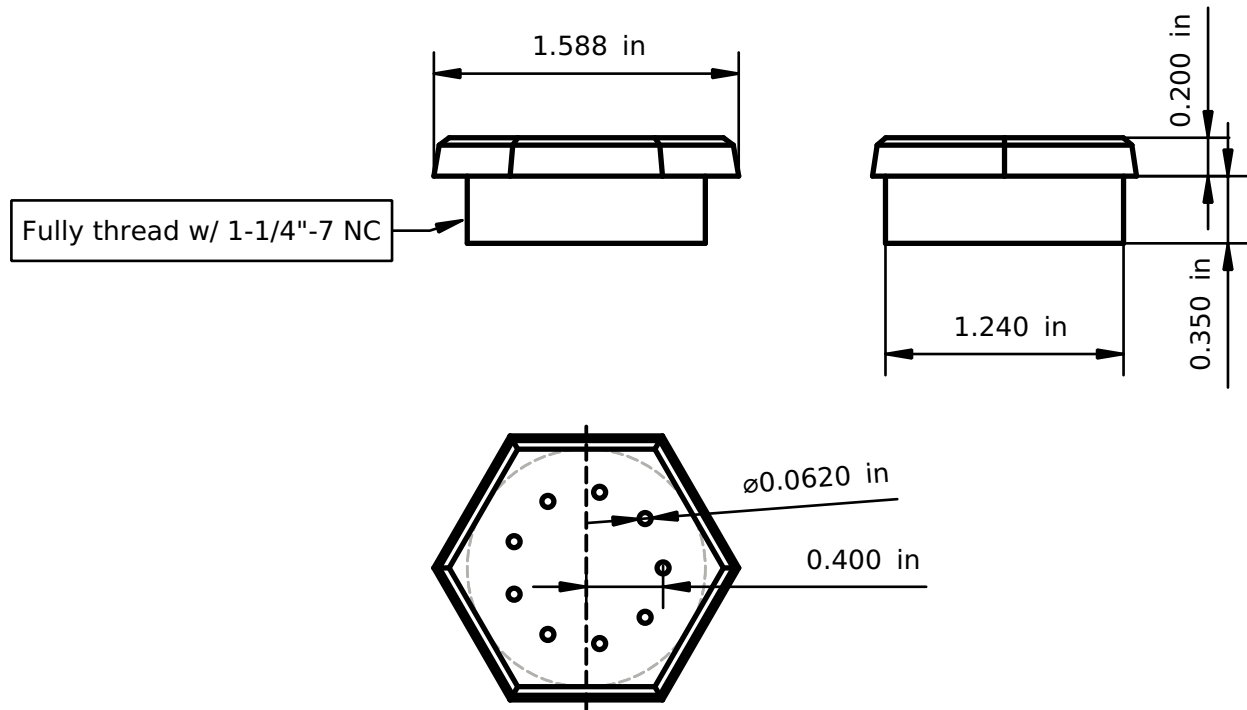

4

3

2

1

DESIGNED BY: Adam Spontarelli		Pepper Shaker		G	-
DATE: 2/5/2020		Cap		F	-
SIZE Letter				E	-
SCALE 1:1	WEIGHT (kg)	DRAWING NUMBER 3 of 3		D	-
		SHEET		C	-
				B	-
				A	-
This drawing was designed at Vector Space and is free to use, modify, or reproduce.					