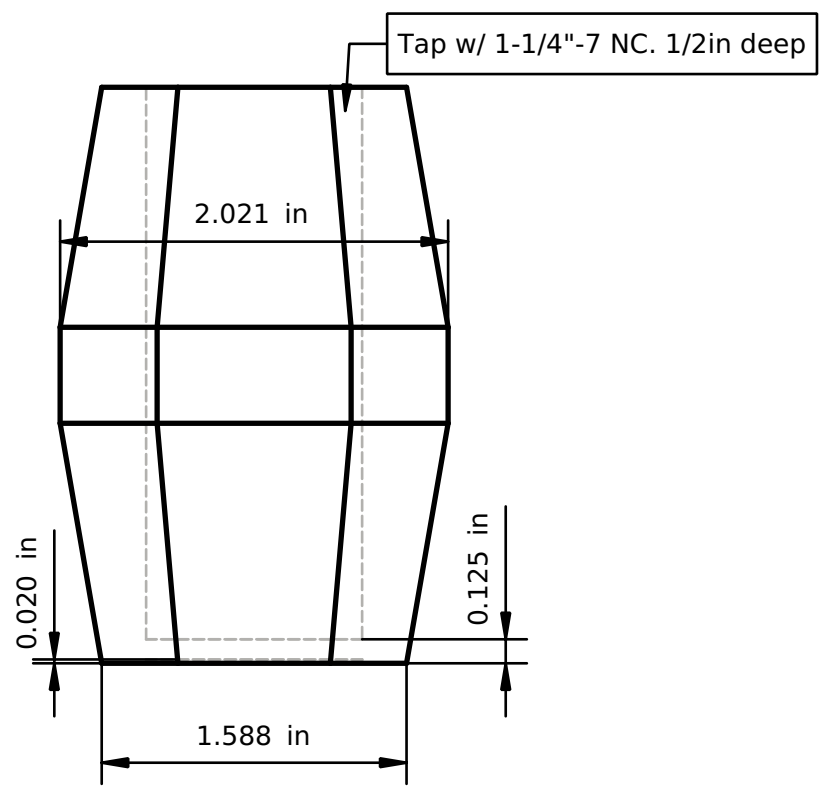

3

3

2

2

1

1

DESIGNED BY: Adam Spontarelli		Pepper Shaker		G	—
DATE: 2/5/2020		Assembly		F	—
SIZE Letter		 		E	—
SCALE 1:1	WEIGHT (kg)	DRAWING NUMBER 1 of 3		D	—
		SHEET		C	—
This drawing was designed at Vector Space and is free to use, modify, or reproduce.				B	—
				A	—

B

A

F

E

D

DESIGNED BY: Adam Spontarelli		Pepper Shaker		G	-
DATE: 2/5/2020		Base		F	-
SIZE Letter				E	-
SCALE 1:1	WEIGHT (kg)			D	-
		DRAWING NUMBER 2 of 3	SHEET	C	-
This drawing was designed at Vector Space and is free to use, modify, or reproduce.				B	-
				A	-

4

3

2

1

DESIGNED BY: Adam Spontarelli		Pepper Shaker		G	-
DATE: 2/5/2020		Cap		F	-
SIZE Letter				E	-
SCALE 1:1	WEIGHT (kg)	DRAWING NUMBER 3 of 3		D	-
		SHEET		C	-
				B	-
				A	-
This drawing was designed at Vector Space and is free to use, modify, or reproduce.					