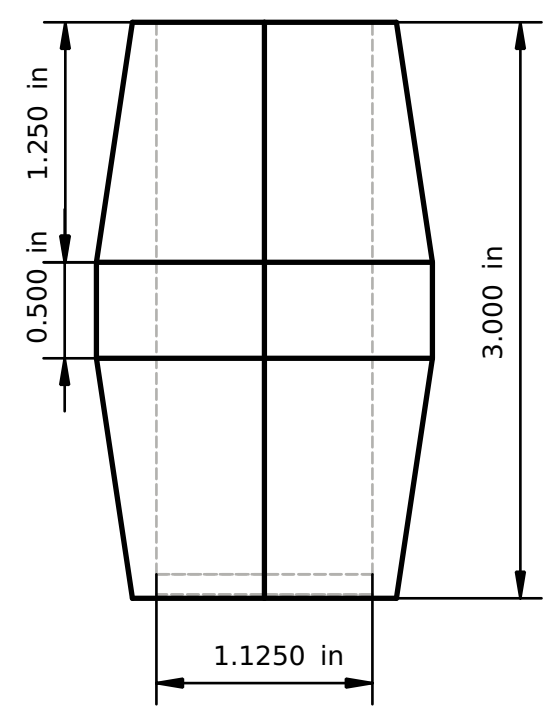

3

3

2

2

1

1

DESIGNED BY: Adam Spontarelli		Pepper Shaker		G	—
DATE: 2/5/2020		Assembly		F	—
SIZE Letter		 		E	—
SCALE 1:1	WEIGHT (kg)	DRAWING NUMBER 1 of 3		D	—
		SHEET		C	—
This drawing was designed at Vector Space and is free to use, modify, or reproduce.				B	—
				A	—

B

A

F

E

D

DESIGNED BY: Adam Spontarelli		Pepper Shaker		G	-
DATE: 2/5/2020		Base		F	-
SIZE Letter				E	-
SCALE 1:1	WEIGHT (kg)			D	-
		DRAWING NUMBER 2 of 3	SHEET	C	-
This drawing was designed at Vector Space and is free to use, modify, or reproduce.				B	-
				A	-