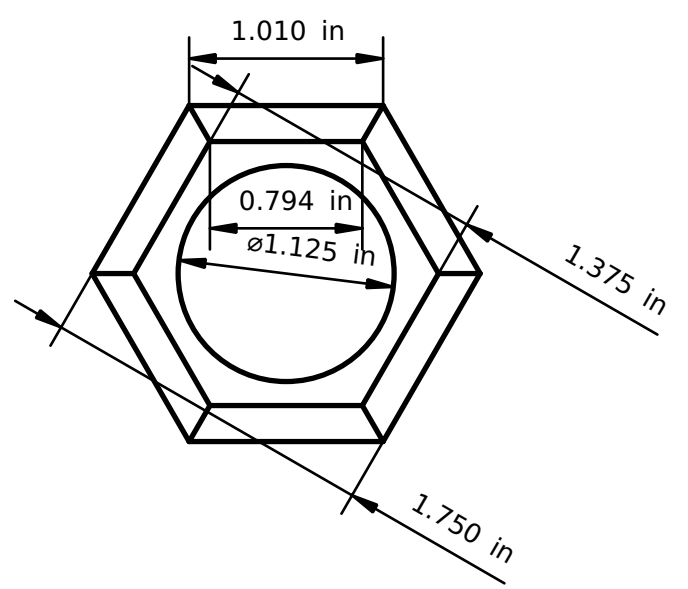

F E D C B A

4

3

2

1

4

3

2

1

F

E

D

C

B

A

F

E

D

DESIGNED BY: Adam Spontarelli		Pepper Shaker		G	-
DATE: 2/5/2020		Base		F	-
SIZE Letter				E	-
SCALE 1:1	WEIGHT (kg)			D	-
		DRAWING NUMBER 2 of 3	SHEET	C	-
This drawing was designed at Vector Space and is free to use, modify, or reproduce.				B	-
				A	-

F

E

D